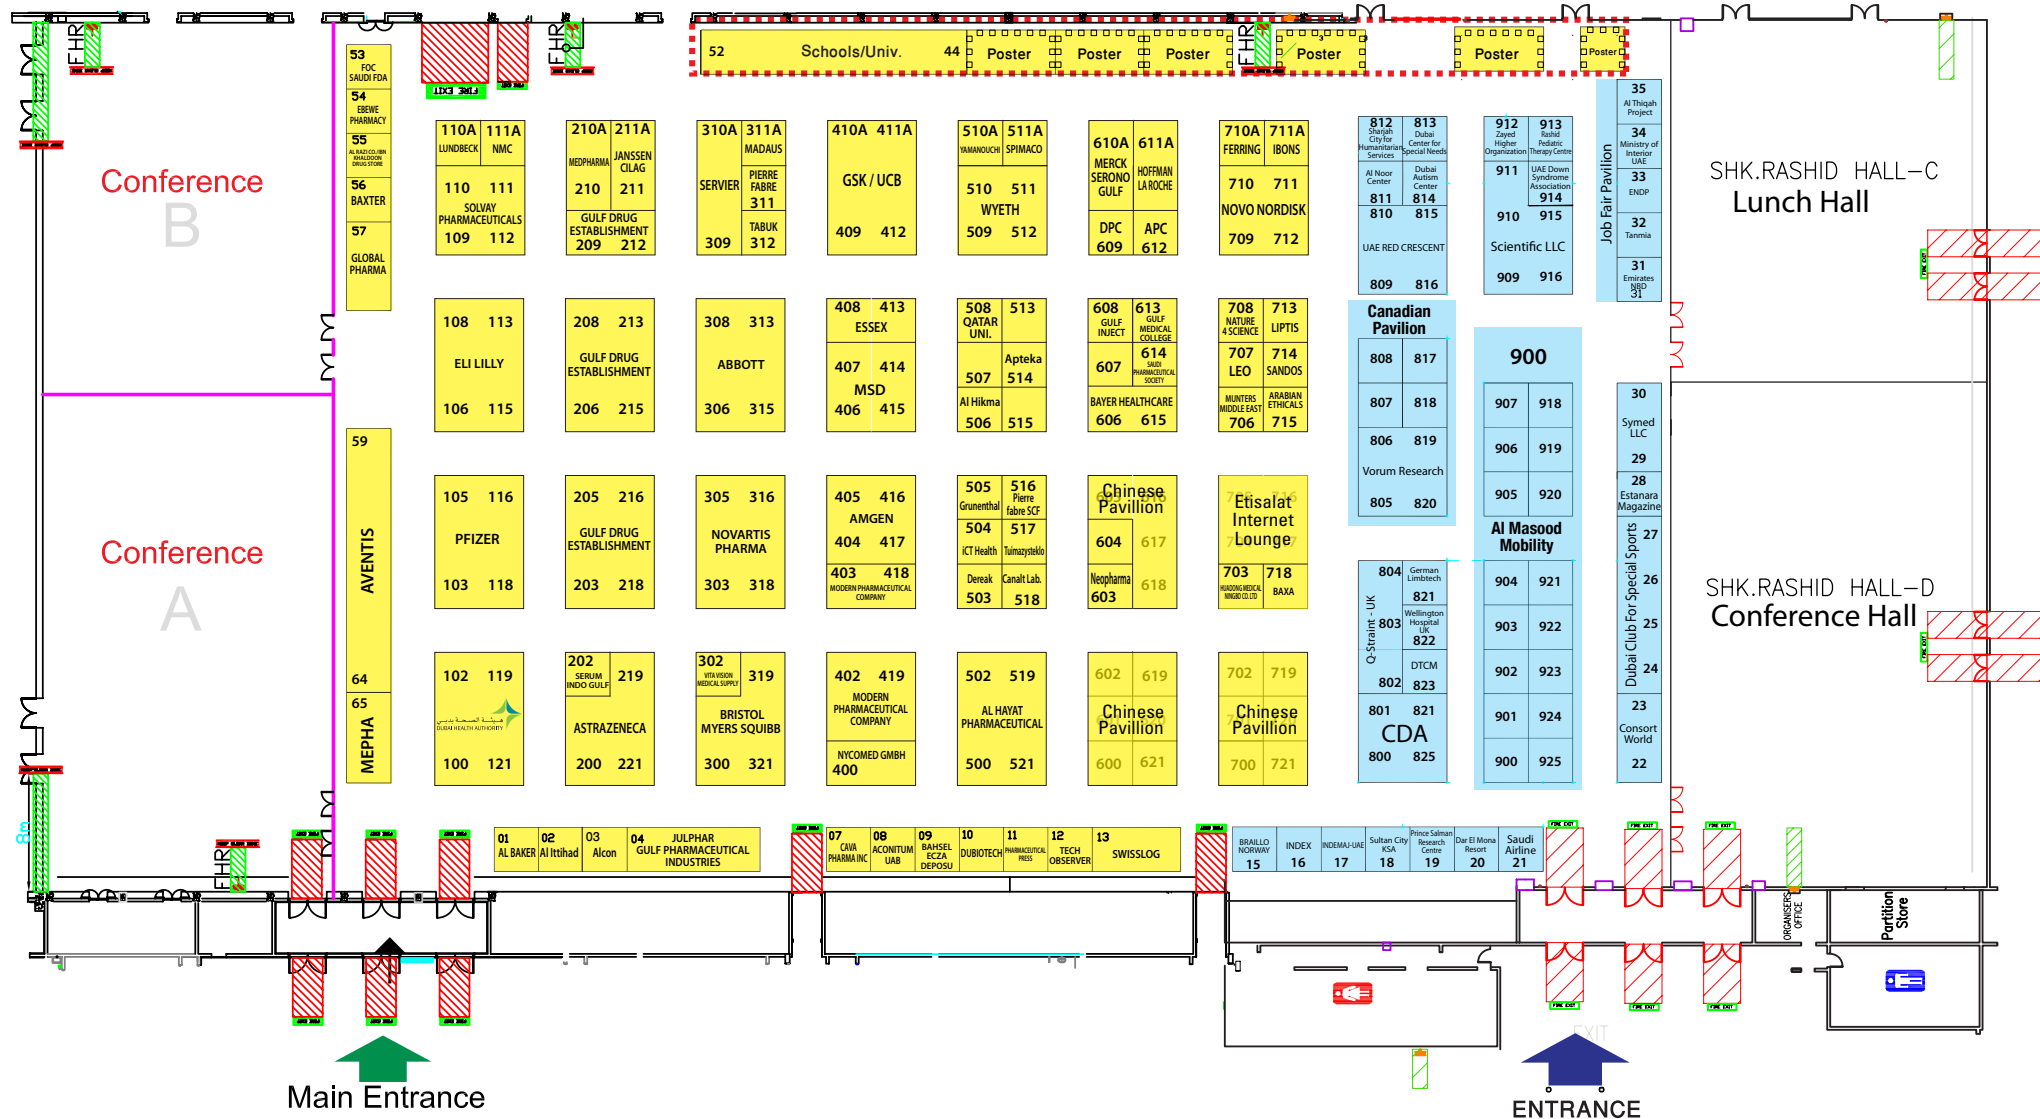

15th **DUPHAT**

15th - 17th March 2010

Dubai International Convention & Exhibition Centre, Dubai

SHEIKH RASHID HALL

FLOOR PLAN

Main Entrance

ENTRANCE